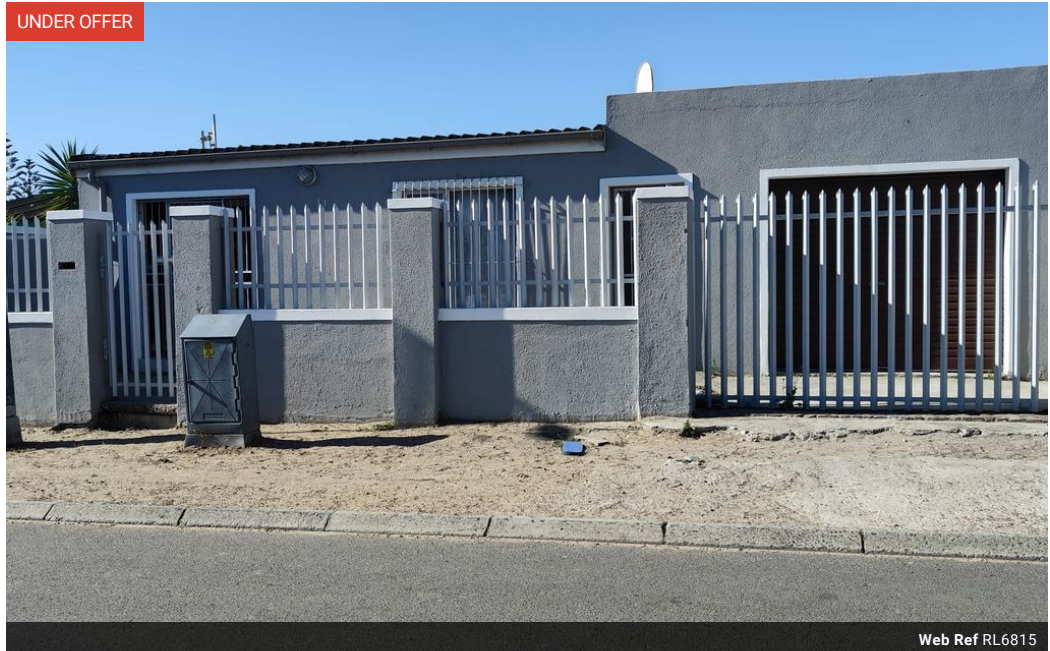

Deirdre Press
0722510727
deirdre.press@saproperty.com

Contact Cape Town

021 2000145

SAPROPERTY.COM House, 9 Boundary Road, Waterford Place, Century City, Cape Town

UNDER OFFER

Web Ref RL6815

R780,000

Monthly Bond Repayment R8,051.07
Calculated over 20 years at 11% with no deposit.

Transfer Costs R25,898.00 **Bond Costs** R19,565.00
These calculations are only a guide. Please ask your conveyancer for exact calculations.

3 Bedroom House For Sale In Bishop Lavis

Sole and Exclusive Mandate!

This lovely 3 bedroom 1 bathroom home is situated in Bishop Lavis.

- This property offers:
- *2 car garage
 - *Spacious kitchen
 - *cozy lounge
 - *Spacious yard suitable for multiple pets

Conveniently located near schools, shops, and public transport. This home offers easy living and a comfortable lifestyle.

Don't miss this opportunity to call this house your home.

Features

| Interior | | Exterior | | Sizes | |
|--------------|----|---------------------|-------|------------|-------------------|
| Bedrooms | 3 | Garages | 1 | Floor Size | 280m ² |
| Bathrooms | 1 | Carports / Parkings | 2 | Land Size | 279m ² |
| Kitchens | 1 | Security | No | | |
| Recep. Rooms | 1 | Pool | No | | |
| Furnished | No | Views | False | | |